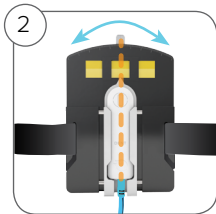

RaySafe X2 Panoramic Holder

Made in Sweden

REF 1902097