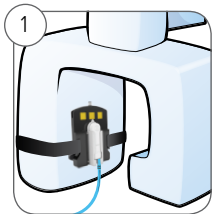

RaySafe X2 Panoramic Holder

Made in Sweden

REF 1902097